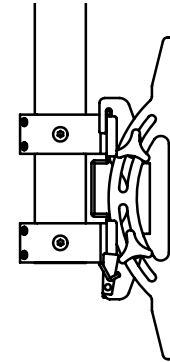

TYPICAL INSTALLATIONS

1. Single BT8431 or BT8432 mounted on a 50mm (2 inch) extension pole.

2. Back to back 50mm (2 inch) pole mounting for BT8431 and/or BT8432 in any combination.