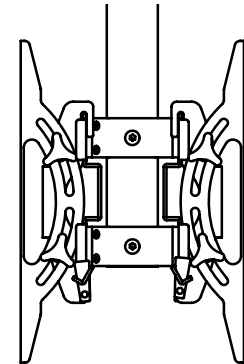

### PARTS LIST

No	PART NAME	QTY
1	50mm COLLAR	2
2	SQUARE SPACER	4
3	M8 X 24 CROSS SCREW	16
4	M8 X 25 GRUB SCREW	8
5	M8 X 80 SAFETY BOLT	2
6	4mm ALLEN KEY (FOR PART 4)	1
7	5mm ALLEN KEY (FOR PART 5)	1

PLEASE KEEP THIS PARTS LIST FOR  
FUTURE REFERENCE

### IMPORTANT

Ensure at least one safety bolt  
(Part 5) is in place before any AV  
equipment is fitted.

### TYPICAL INSTALLATIONS

1. Single BT8431 or BT8432 mounted on a 50mm (2 inch) extension pole.

2. Back to back 50mm (2 inch) pole mounting for BT8431 and/or BT8432 in any combination.

To mount a BT8431 or BT8432 to a B-Tech 60mm extension pole use BT8436.