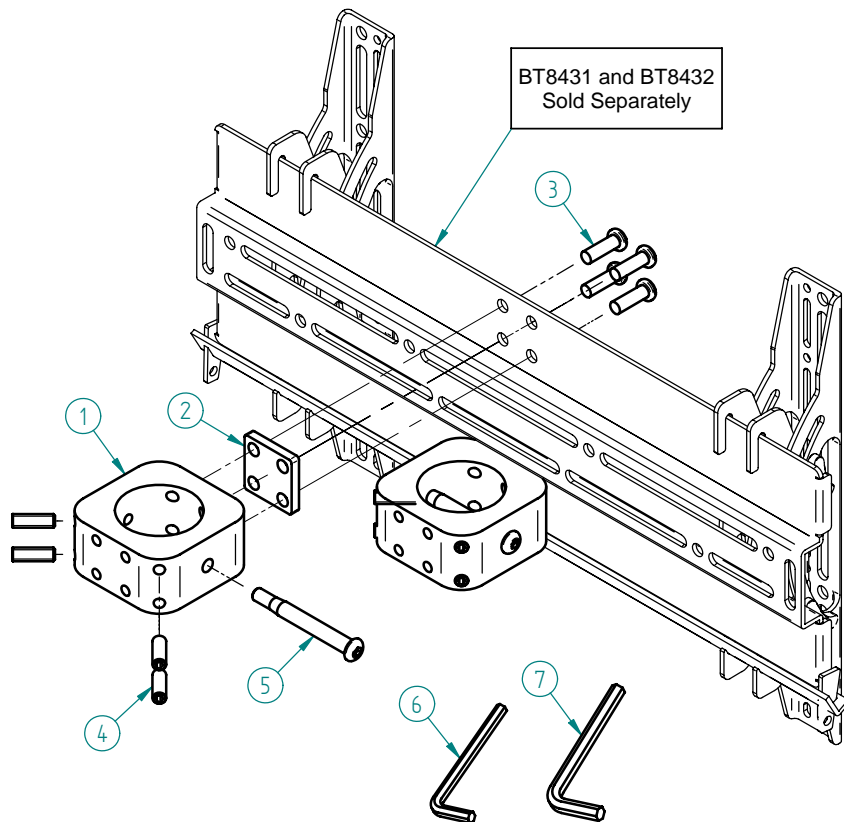

## 50MM COLLAR KIT FOR BT8431 & BT8432

This kit is designed to mount the BT8431 and/or BT8432 to B-Tech 50mm (2 inch) Extension Poles.

BT8431 and BT8432  
Sold Separately

### PARTS LIST

No	PART NAME	QTY
1	50mm COLLAR	2
2	SQUARE SPACER	4
3	M8 X 24 CROSS SCREW	16
4	M8 X 25 GRUB SCREW	8
5	M8 X 80 SAFETY BOLT	2
6	4mm ALLEN KEY (FOR PART 4)	1
7	5mm ALLEN KEY (FOR PART 5)	1

PLEASE KEEP THIS PARTS LIST FOR  
FUTURE REFERENCE

### IMPORTANT

Ensure at least one safety bolt  
(Part 5) is in place before any AV  
equipment is fitted.

### TYPICAL INSTALLATIONS

1. Single BT8431 or BT8432 mounted on a 50mm (2 inch) extension pole.

2. Back to back 50mm (2 inch) pole mounting for BT8431 and/or BT8432 in any combination.

To mount a BT8431 or BT8432 to a B-Tech 60mm extension pole use BT8436.